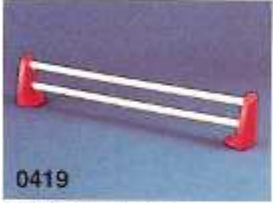

0339

Bathroom shelf w. drawer 50 x 14 x 5cm

0409

Bathroom shelf 60 x 12.5 x 5.5cm

2438

Toilet paper holder 14 x 13 x 14cm

2043

Towel rack 19.5 x 5 x 1.5cm

2046

Towel rack 42 x 2.5 x 1cm

0419

Towel holder 13.5 x 8.5 x 12.5cm

0411

Towel hook 6 x 9 x 5.5cm

0411A

Towel hook 22.5 x 5.5 x 5.5cm