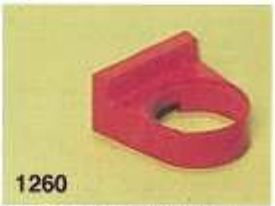

3934

Soap box 8.5 x 6.5 x 4cm

0203

Soap box 5.5 x 5.3 x 3.7cm

0178

Soap box 10 x 6 x 3cm

3384

Soap box 10 x 6.5 x 3.8cm

3269

Soap box 10.5 x 6.5 x 3.7cm

1898

Soap box 10.5 x 7cm

3947

Soap box 11.5 x 8 x 5cm

4216 (5020)

Soap box 11.5 x 8.5 x 4.5cm

1260

Bathroom tumbler holder 8 x 8 x 4cm

0185

Toothbrush holder 8.5 x 9cm

0223

Soap holder 15 x 13 x 8.5cm

0207

Double soap dish 23.5 x 12 x 5.5cm