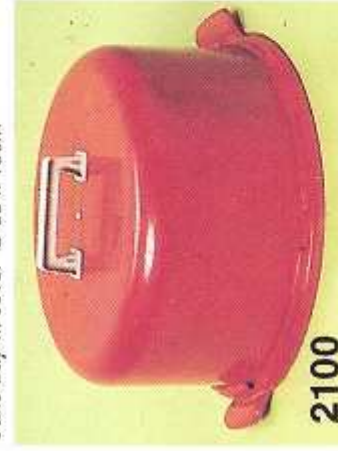

**4301 (10-722)**

Cake tray w. cover Ø 32.5 x 12cm

**3424**

Cake tray w. cover Ø 33 x 13cm

**4223 (4000)**

Cake tray w. cover Ø 34 x 13cm

**0105**

Cake dish w. cover Ø 34.5 x 34.5 x 92cm

**2100**

Cake dish w. cover Ø 37 x 16cm

**1166**

Cookie cutters 3 x 11 x 2cm

**4303 (00-265)**

Gingerbread cutters 9.5 x 13 x 2cm

**4302 (83-265)**

Cookies stencils 23 x 16 x 2.5cm

**3362**

Spatulas set 1.5 x 6, 1.11 x 5, 1.12 x 3cm

**2381**

Spatula 18 x 8 x 4.5cm

**2628**

Spoon rest 16.5 x 13cm

**2172**

Measuring spoons H 19.5, 19, 18, 17cm

**0398**

Measuring spoons H 7.5, 8, 8.5, 10cm

**2496**

Sandwich tray w. lid 28.5 x 16 x 12.5cm

**1394**

Egg separator Ø 9.5 x 1.5cm

**3793**

Wedding cake decorations Ø 4.5 x 3 x 8.5cm