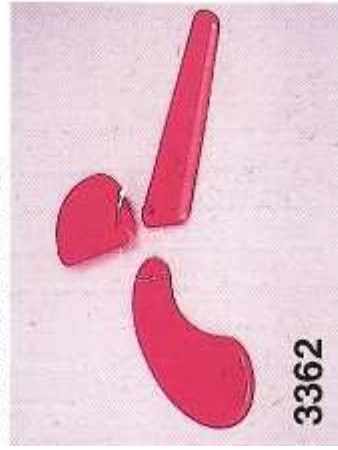

**2100**

Cake dish w. cover Ø 37 x 16cm

**1166**

Cookie cutters 3 x 11 x 2cm

**4303 (00-265)**

Gingerbread cutters 9.5 x 13 x 2cm

**4302 (83-265)**

Cookies stencils 23 x 16 x 2.5cm

**3362**

Spatulas set 1.5 x 6, 1.11 x 5, 1.12 x 3cm

**2381**

Spatula 18 x 8 x 4.5cm

**2628**

Spoon rest 16.5 x 13cm

**2172**

Measuring spoons H 19.5, 19, 18, 17cm