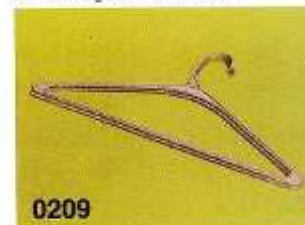

**3884**

Clothes hanger 32.5 x 8.5cm

**2465**

Clothes hanger 38 x 10.5 x 1.5cm

**2227**

Clothes hanger 39.5 x 11 x 11cm

**2932**

Pants hanger 42x 14 x 1cm

**0210**

Clothes hanger w. wire hook 42 x 14cm

**2997**

Clothes hanger 32.5 x 14 x 0.8cm

**2303**

Clothes hanger 43.5 x 21 x 1cm

**0209**

Clothes hanger 30 x 20 x 42cm