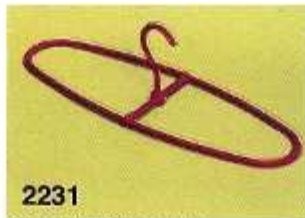

2231

Clothes hanger 38.5 x 14 x 11cm