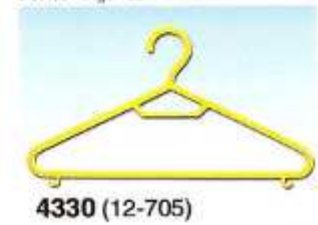

**2152**

Clothes hanger 42 x 23 x 0.8cm

**2243**

Clothes hanger 44 x 23.5 x 1cm

**1066**

Clothes hanger 29 x 17.4 x 8cm

**3929**

Clothes hanger 32.5 x 12cm

**3886**

Clothes hanger 23.5 x 7.2cm

**1800**

Clothes hanger 40 x 18 x 1cm

**3549**

Clothes hanger 37.5 x 19.5 x 0.5cm

**4329 (07-705)**

Hanger 37.5 x 21 x 0.5cm

**4330 (12-705)**

Hanger 38 x 21.5 x 0.7cm

**3257**

Clothes hanger 40 x 10.5 x 1cm

**3928**

Clothes hanger 42.5 x 8cm

**3887**

Clothes hanger 30.5 x 4.5cm