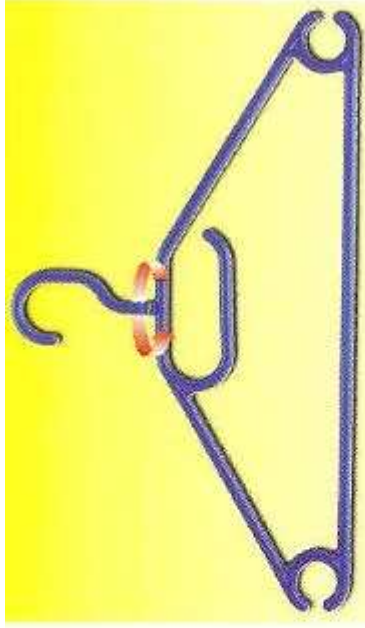

**4330 (12-705)**

Hanger 38 x 21.5 x 0.7cm

**3257**

Clothes hanger 40 x 10.5 x 1cm

**3928**

Clothes hanger 42.5 x 8cm

**3887**

Clothes hanger 30.5 x 4.5cm

**4002**

Clothes hanger 38 x 21.5cm

**2153**

Clothes hanger 39.5 x 20 x 0.8cm

**3548**

Clothes hanger 42 x 20.5 x 0.5cm

**4055 (06-705)**

Clothes hanger 42 x 23cm

**4331 (25-705)**

Hanger w. swivel hook 42.5 x 24.5 x 1pcm