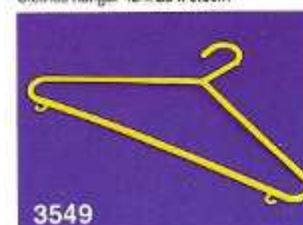

**0104**

Clothes hanger 42 x 20.5cm

**2233**

Clothes hanger 42 x 5 x 0.6cm

**2180**

Clothes hanger 43 x 13.5 x 1.2cm

**3885**

Clothes hanger 32.5 x 8.5cm

**2152**

Clothes hanger 42 x 23 x 0.8cm

**2243**

Clothes hanger 44 x 23.5 x 1cm

**1066**

Clothes hanger 29 x 17.4 x 8cm

**3929**

Clothes hanger 32.5 x 12cm

**3886**

Clothes hanger 23.5 x 7.2cm

**1800**

Clothes hanger 40 x 18 x 1cm

**3549**

Clothes hanger 37.5 x 19.5 x 0.5cm

**4329 (07-705)**

Hanger 37.5 x 21 x 0.5cm